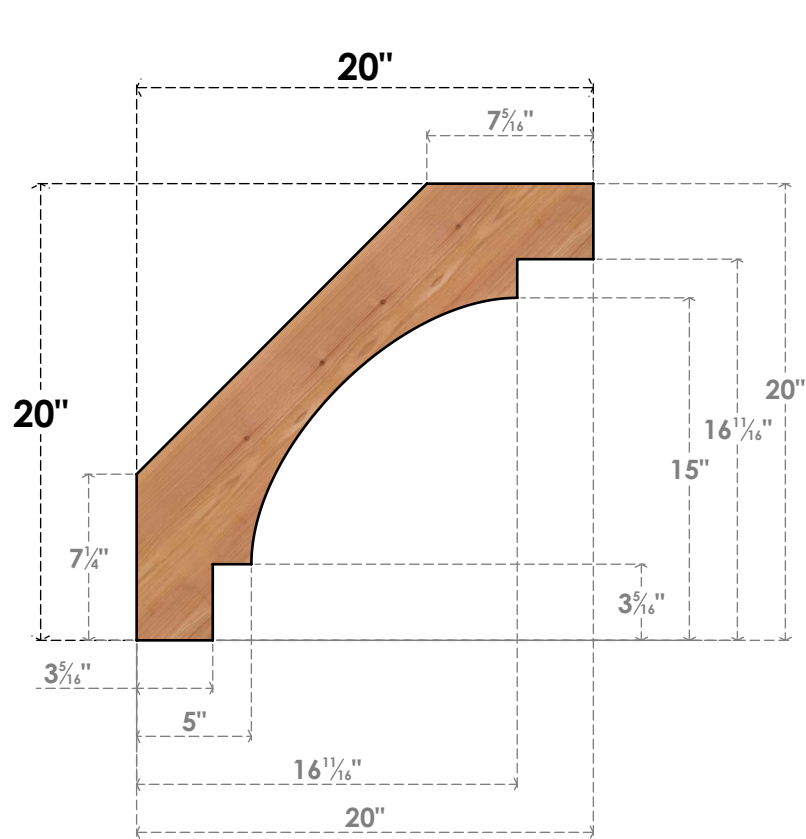

# BRC06X20X20MRC00SWR

5 1/2"W X 20"D X 20"H MERCED SMOOTH BRACE, WESTERN RED CEDAR

**SIDE**

**FRONT**

EKENA MILLWORK  
 2300 WEST MAIN ST.  
 CLARKSVILLE, TX 75426  
 TOLL FREE: 866-607-0453  
 WWW.EKENAMILLWORK.COM